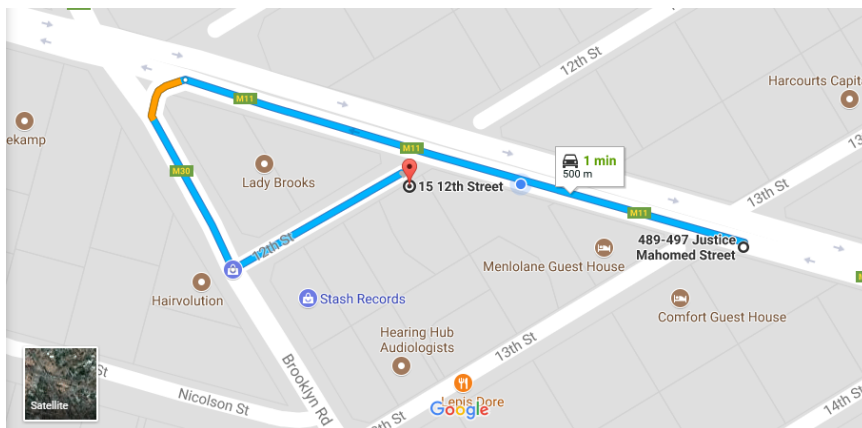

DRIVING DIRECTIONS TO WF BOUWER ATTORNEYS INC

FROM JOHANNESBURG

- Drive with the N1 North towards Pretoria.
- Take the Atterbury Road off ramp and turn left in Atterbury Road.
- Keep left into Justice Mahomed Street.
- Keep straight for +/- 1,5km and turn left into Brooklyn Road.
- Thereafter, turn left into 12th Street and continue to the end of the road.
- Our office is the last entrance on the right-hand side, in 12th street.

ADDRESS: 1225 JUSTICE MAHOMED STREET

MENLO PARK, PRETORIA

(Corner of Justice Mahomed Street & 12th Street,
Menlo Park, Pretoria)

GPS Co-Ordinates: Longitude: -26.771375
Latitude: 28.253323

Google Maps: Type in "WF Bouwer Attorneys"

FROM POLOKWANE

- Drive with the N1 South towards Pretoria.
- Take the Atterbury Road off ramp and turn right in Atterbury Road.
- Keep left into Justice Mahomed Street.
- Keep straight for +/- 1,5km and turn left into Brooklyn Road.
- Thereafter, turn left into 12th Street and continue to the end of the road.
- Our office is the last entrance on the right-hand side.

ADDRESS: 1225 JUSTICE MAHOMED STREET
 MENLO PARK, PRETORIA
 (Corner of Justice Mahomed Street & 12th Street,
 Menlo Park, Pretoria)

GPS Co-Ordinates: Longitude: -26.771375
 Latitude: 28.253323

Google Maps: Type in “WF Boucher Attorneys”