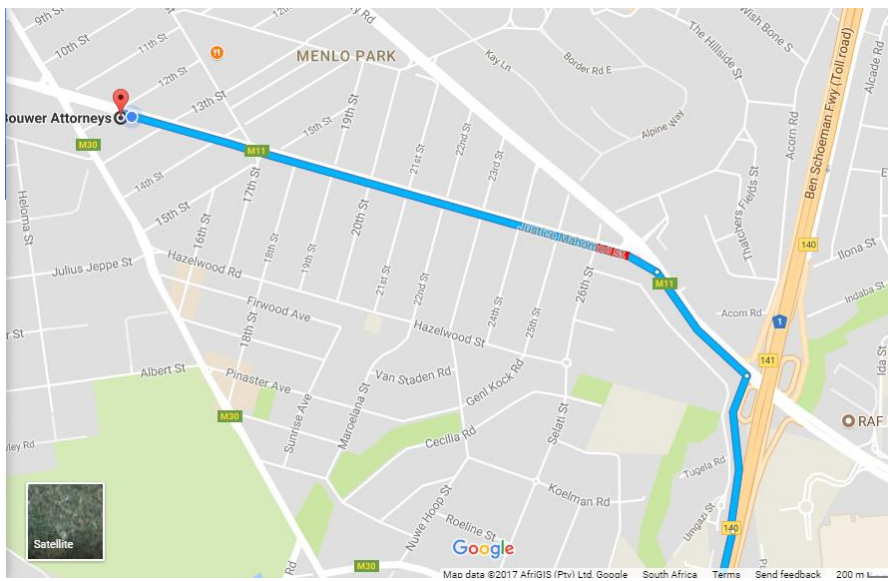

DRIVING DIRECTIONS TO WF BOUWER ATTORNEYS INC

FROM JOHANNESBURG

- Drive with the N1 North towards Pretoria.
- Take the Atterbury Road off ramp and turn left in Atterbury Road.
- Keep left into Justice Mahomed Street.
- Keep straight for +/- 1,5km and turn left into Brooklyn Road.
- Thereafter, turn left into 12th Street and continue to the end of the road.
- Our office is the last entrance on the right-hand side, in 12th street.

ADDRESS: 1225 JUSTICE MAHOMED STREET

MENLO PARK, PRETORIA

(Corner of Justice Mahomed Street & 12th Street,
Menlo Park, Pretoria)

GPS Co-Ordinates: Longitude: -26.771375
Latitude: 28.253323

Google Maps: Type in "WF Bouwer Attorneys"

FROM POLOKWANE

- Drive with the N1 South towards Pretoria.
- Take the Atterbury Road off ramp and turn right in Atterbury Road.
- Keep left into Justice Mahomed Street.
- Keep straight for +/- 1,5km and turn left into Brooklyn Road.
- Thereafter, turn left into 12th Street and continue to the end of the road.
- Our office is the last entrance on the right-hand side.

ADDRESS: 1225 JUSTICE MAHOMED STREET
 MENLO PARK, PRETORIA
 (Corner of Justice Mahomed Street & 12th Street,
 Menlo Park, Pretoria)

GPS Co-Ordinates: Longitude: -26.771375
 Latitude: 28.253323

Google Maps: Type in “WF Boucher Attorneys”