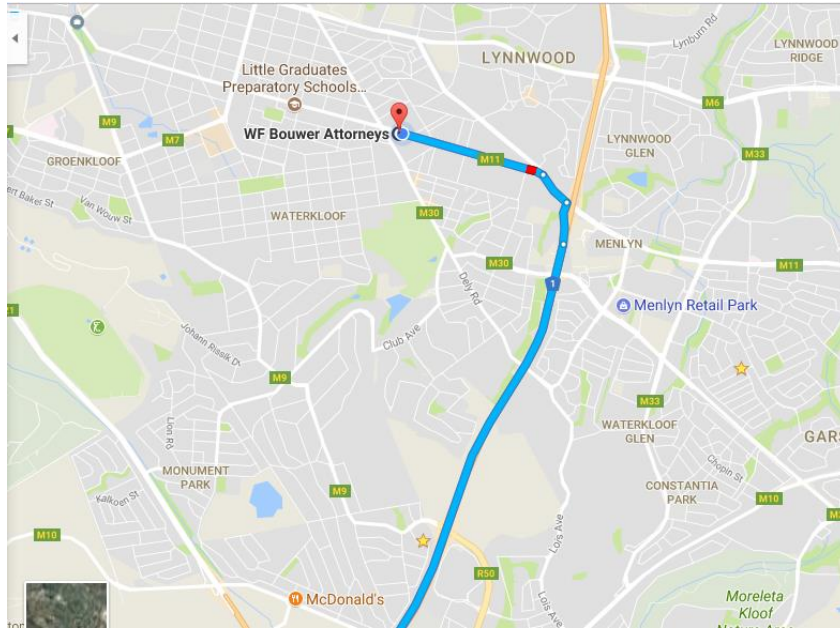

DRIVING DIRECTIONS TO WF BOUWER ATTORNEYS INC

FROM JOHANNESBURG

- Drive with the N1 North towards Pretoria.
- Take the Atterbury Road off ramp and turn left in Atterbury Road.
- Keep left into Justice Mahomed Street.
- Keep straight for +/- 1,5km and turn left into Brooklyn Road.
- Thereafter, turn left into 12th Street and continue to the end of the road.
- Our office is the last entrance on the right-hand side, in 12th street.

ADDRESS: 1225 JUSTICE MAHOMED STREET

MENLO PARK, PRETORIA

(Corner of Justice Mahomed Street & 12th Street,
Menlo Park, Pretoria)

GPS Co-Ordinates: Longitude: -26.771375
Latitude: 28.253323

Google Maps: Type in "WF Bouwer Attorneys"

FROM POLOKWANE

- Drive with the N1 South towards Pretoria.
- Take the Atterbury Road off ramp and turn right in Atterbury Road.
- Keep left into Justice Mahomed Street.
- Keep straight for +/- 1,5km and turn left into Brooklyn Road.
- Thereafter, turn left into 12th Street and continue to the end of the road.
- Our office is the last entrance on the right-hand side.

ADDRESS: 1225 JUSTICE MAHOMED STREET
 MENLO PARK, PRETORIA
 (Corner of Justice Mahomed Street & 12th Street,
 Menlo Park, Pretoria)

GPS Co-Ordinates: Longitude: -26.771375
 Latitude: 28.253323

Google Maps: Type in “WF Boucher Attorneys”